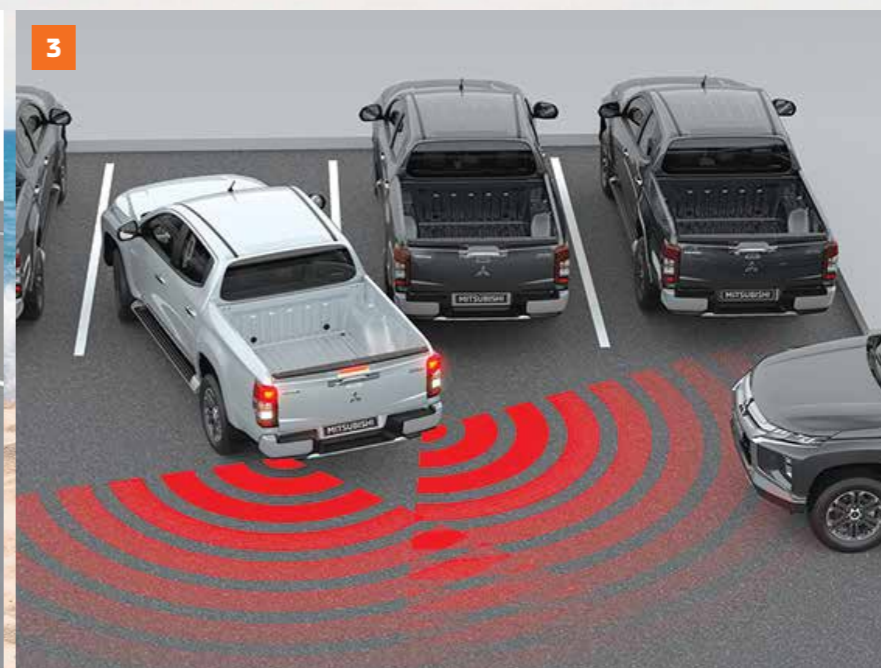

Visuals shown are for illustration purposes only. Specifications may vary according to variant/market. Please consult your local Mitsubishi Motors dealer for more information. *Applicable for Athlete variant.